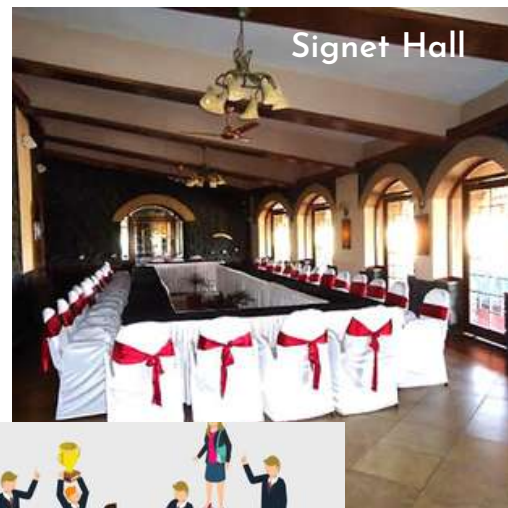

MANTRA RESORT BOOKLET FOR CORPORATE

Lotus Hall

Play Station Hall

Signet Hall

MANTRA RESORT

MANTRA RESORT BOOKLET FOR CORPORATE

MANTRA RESORT

Here's a link to our aerial view video

Lotus Hall

Signet Hall

- Perfectly designed for conference & meetings. Air conditioned.
- Projector & p a system.
- Cluster seating :- 40
- Theatre seating :- 50
- 'U' shape seating :- 20

Signet Hall

Play Station Conference Hall

- Beautifully Designed for Conference & Meetings.
- Projector & P A System.
- Can Accommodate Max 1000 Person.
- Audio Video facility

Play Station Conference Hall

Open Venues

- Perfectly designed for conference & meetings.
- Projector & p a system.
- Cluster seating :- 200
- Theatre seating :- 500